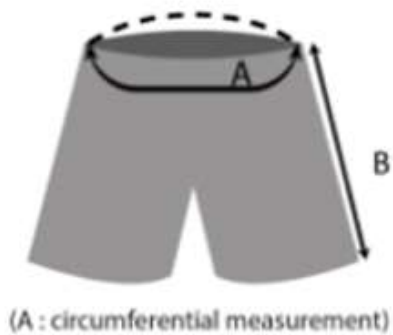

YOUTH SHORT SLEEVE		
	A (Length)	B (circumferential width)
Y-XS	56cm	76cm
Y-S	58.5cm	81cm
Y-M	61cm	86.5cm

KIDS SHORT SLEEVE		
	A (Length)	B (circumferential width)
K-XS	44.5cm	66cm
K-S	47cm	68.5cm
K-M	51cm	73.5cm
K-L	53.5cm	76.5cm

YOUTH SHORTS		
	A (Width)	B (length)
Y-XS	58.5cm	38cm
Y-S	61cm	40.5cm
Y-M	63.5cm	43cm
Y-L	66cm	45.5cm