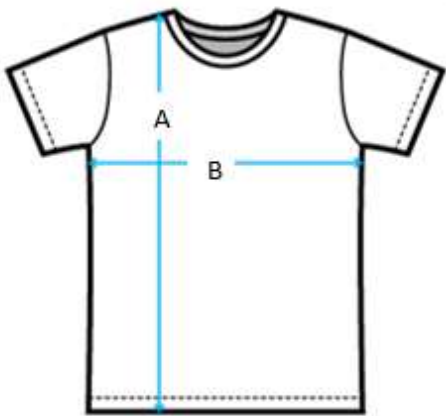

YOUTH SHORT SLEEVE		
	A (Length)	B (circumferential width)
Y-XS	56cm	76cm
Y-S	58.5cm	81cm
Y-M	61cm	86.5cm

KIDS SHORT SLEEVE		
	A (Length)	B (circumferential width)
K-XS	44.5cm	66cm
K-S	47cm	68.5cm
K-M	51cm	73.5cm
K-L	53.5cm	76.5cm

YOUTH SHORTS		
	A (Width)	B (length)
Y-XS	58.5cm	38cm
Y-S	61cm	40.5cm
Y-M	63.5cm	43cm
Y-L	66cm	45.5cm